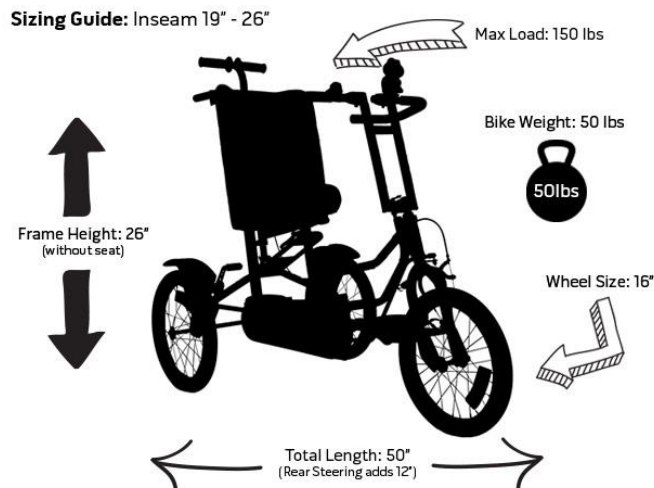

DCP 12

Designed for kids aged 4-8, the DCP 12 allows children to get out and join their friends as they grow up and learn to cycle together. This bike provides excellent stability and fits through standard door openings.

Technical Specs:

<http://www.freedomconcepts.com/product-lines/adaptive-bikes/discovery-series/dcp-12/>

DCP 16

It is small enough for an average 7-year-old, but adaptable to fit most kids in their early teens.

Technical Specs:

<http://www.freedomconcepts.com/product-lines/adaptive-bikes/discovery-series/dcp-16/>

DCP 16 Pivot

Inseam Range: 18" - 25" The Discovery Pivot is by far our most adjustable design. Redesigned frame allows riders to safely and comfortably transfer on-and-off the bike. For transportation and storage, there is a pivoting frame, removable rear wheels and detachable seat.

ASR 2011/Odyssey

The ASR 2011 is a semi-recumbent bike featuring a low-to-the ground seat, extended frame and pull-away handlebar system, making it easy to transfer on and off in a natural sitting position, even for those with limited range of motion. With the ability to add a Nexus 8-speed shifter, riders will be able to keep up with the rest of the pack while still enjoying the device's therapeutic benefits. The stable stretched three-wheeled design enables riders with limited range of motion to have their legs further forward, providing increased pedal power and strength.