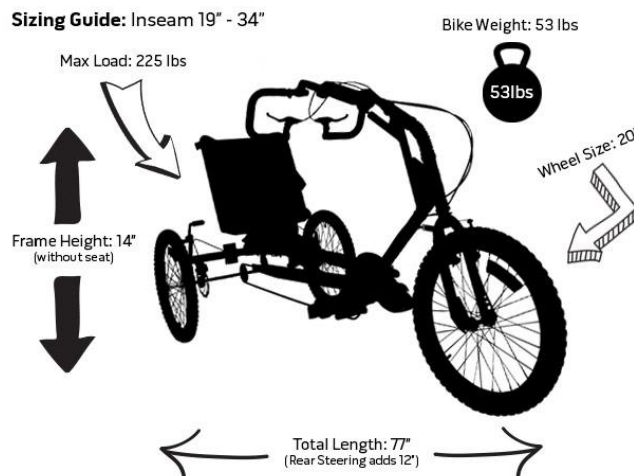

ASR 2011/Odyssey

The ASR 2011 is a semi-recumbent bike featuring a low-to-the ground seat, extended frame and pull-away handlebar system, making it easy to transfer on and off in a natural sitting position, even for those with limited range of motion. With the ability to add a Nexus 8-speed shifter, riders will be able to keep up with the rest of the pack while still enjoying the device's therapeutic benefits. The stable stretched three-wheeled design enables riders with limited range of motion to have their legs further forward, providing increased pedal power and strength.

Technical Specs: