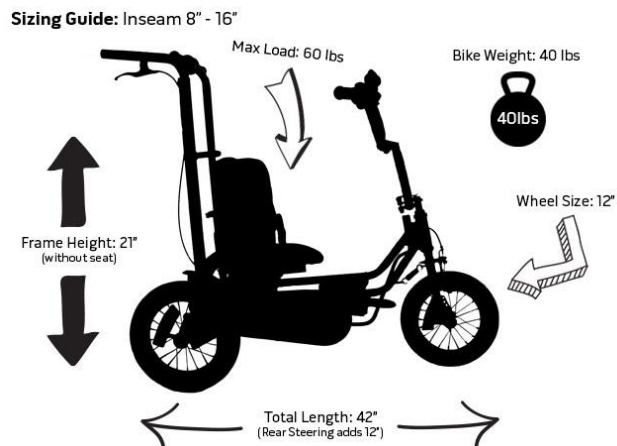

Equipment Inventory:

DCP Mini

The DCP Mini, designed for children between 18 months and 5 years old.

Technical Specs:

<http://www.freedomconcepts.com/product-lines/adaptive-bikes/discovery-series/dcp-mini/>

DCP 12

Designed for kids aged 4-8, the DCP 12 allows children to get out and join their friends as they grow up and learn to cycle together. This bike provides excellent stability and fits through standard door openings.

Technical Specs:

<http://www.freedomconcepts.com/product-lines/adaptive-bikes/discovery-series/dcp-12/>

DCP 16

It is small enough for an average 7-year-old, but adaptable to fit most kids in their early teens.

Technical Specs:

<http://www.freedomconcepts.com/product-lines/adaptive-bikes/discovery-series/dcp-16/>

DCP 16 Pivot

Inseam Range: 18" - 25" The Discovery Pivot is by far our most adjustable design. Redesigned frame allows riders to safely and comfortably transfer on-and-off the bike. For transportation and storage, there is a pivoting frame, removable rear wheels and detachable seat.