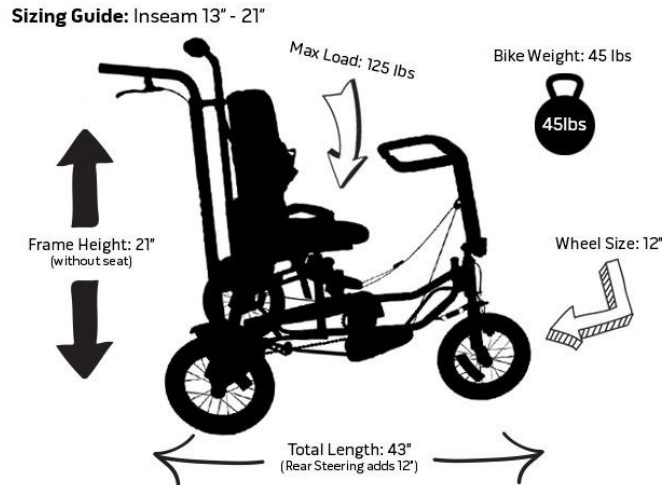

Equipment Inventory:

DCP Mini

The DCP Mini, designed for children between 18 months and 5 years old.

Technical Specs:

<http://www.freedomconcepts.com/product-lines/adaptive-bikes/discovery-series/dcp-mini/>

DCP 12

Designed for kids aged 4-8, the DCP 12 allows children to get out and join their friends as they grow up and learn to cycle together. This bike provides excellent stability and fits through standard door openings.

Technical Specs:

<http://www.freedomconcepts.com/product-lines/adaptive-bikes/discovery-series/dcp-12/>

DCP 16

It is small enough for an average 7-year-old, but adaptable to fit most kids in their early teens.

Technical Specs:

<http://www.freedomconcepts.com/product-lines/adaptive-bikes/discovery-series/dcp-16/>

DCP 16 Pivot

Inseam Range: 18" - 25" The Discovery Pivot is by far our most adjustable design. Redesigned frame allows riders to safely and comfortably transfer on-and-off the bike. For transportation and storage, there is a pivoting frame, removable rear wheels and detachable seat.